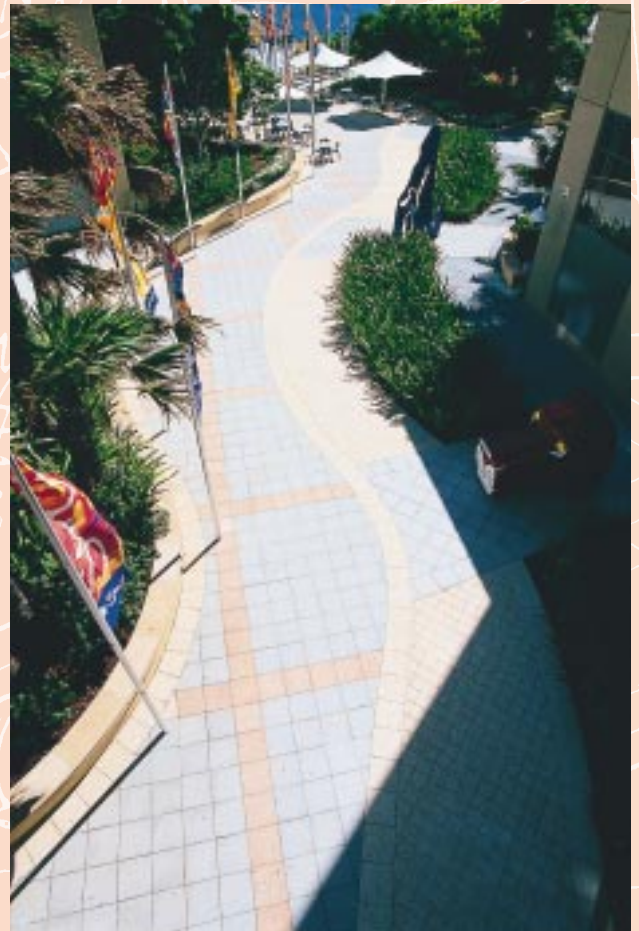

THE TOTAL CREATIVE PAVESCAPE SYSTEM

UrbanStone is much more than just paving.

It is a complete, integrated landscaping system measurably and discernibly superior in design and manufacture to any other product currently available.

UrbanStone's distinctive look of natural stone gives designers the ability to create landscapes with exceptional character and which exhibit all the natural colours of our environment.

Integration of paving, stair-treads, bullnose edging and border inlays with UrbanStone's specialised tactile pavers, planters, gutter kerbing units and other accessories can create an environment which enhances our cityscapes and promotes a totally new and more sophisticated lifestyle.

Continuous and innovative design has enabled UrbanStone to offer designs in an unlimited range of colour and size combinations to make individual creations come to life.

Star City Casino, Sydney.

East Perth Redevelopment, Perth.