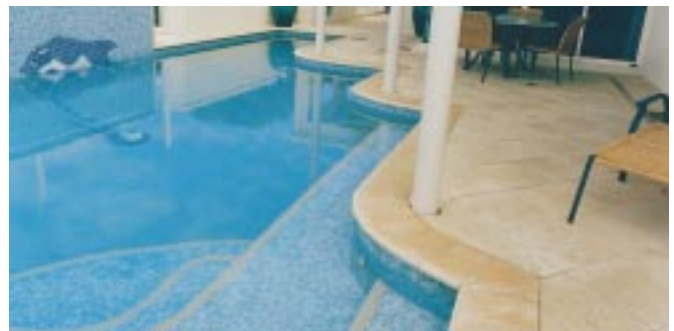

Limestone Reef paving with Donnybrook Reef single bullnose pool coping.